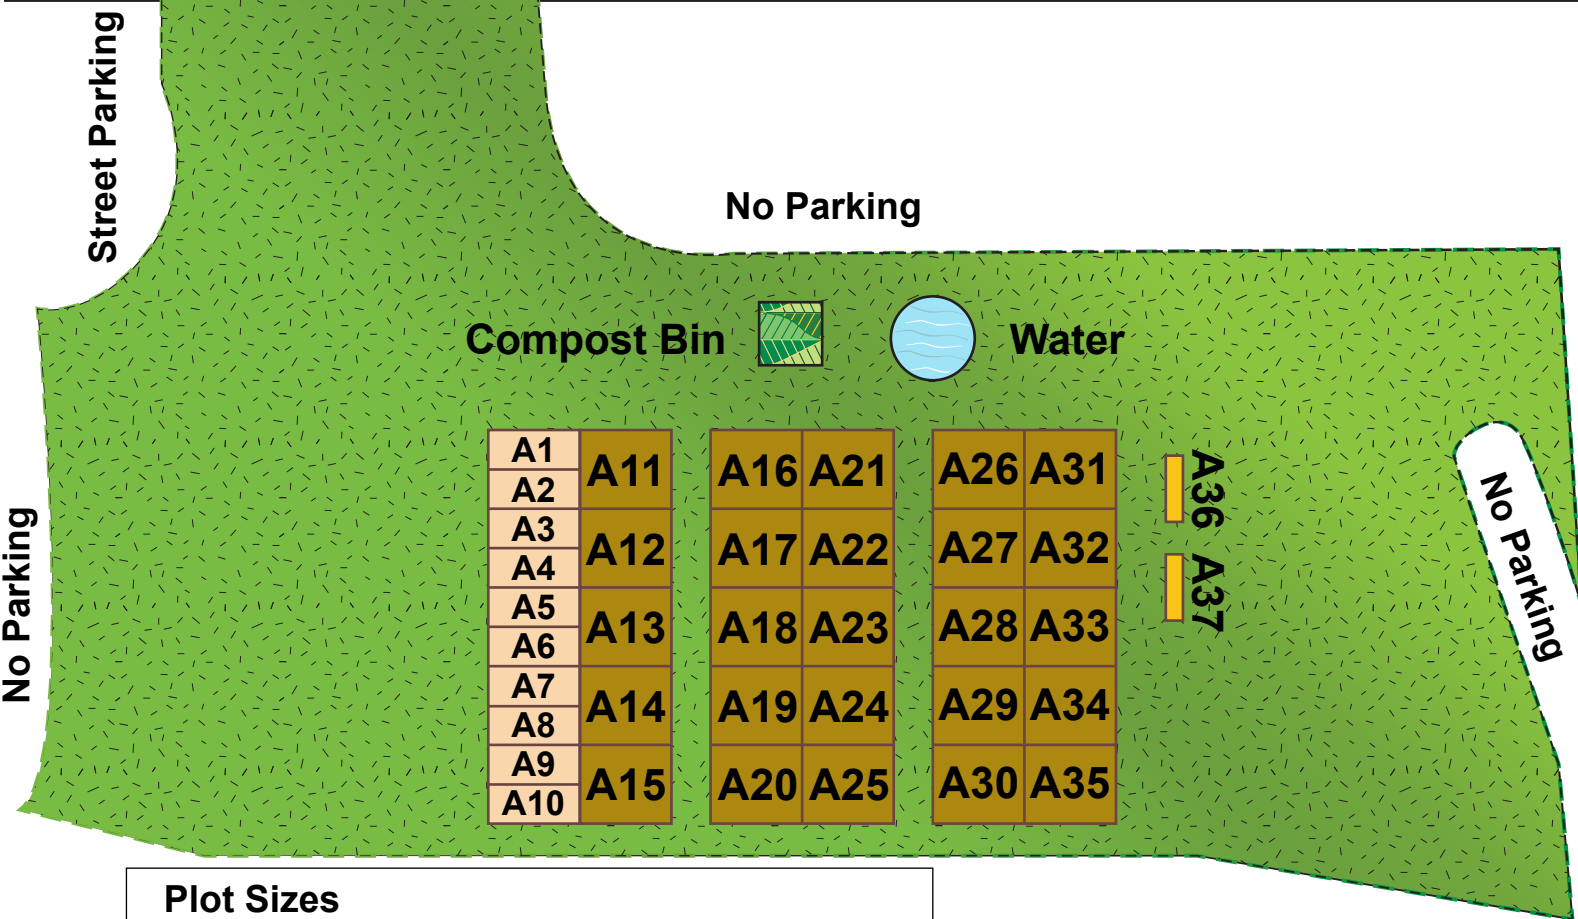

Town of Blackfalds Community Garden | Aspen Garden

Plot Sizes

	5m x 5m (25m ²)	\$30
	2.5m x 5m (12.5m ²)	\$15
	1.5m x 3.35m (5.025m ²) raised box	\$15

Town of Blackfalds Community Garden | Pine Cres Garden

Plot Sizes

	5m x 5m (25m ²)	\$30
	2.5m x 5m (12.5m ²)	\$15