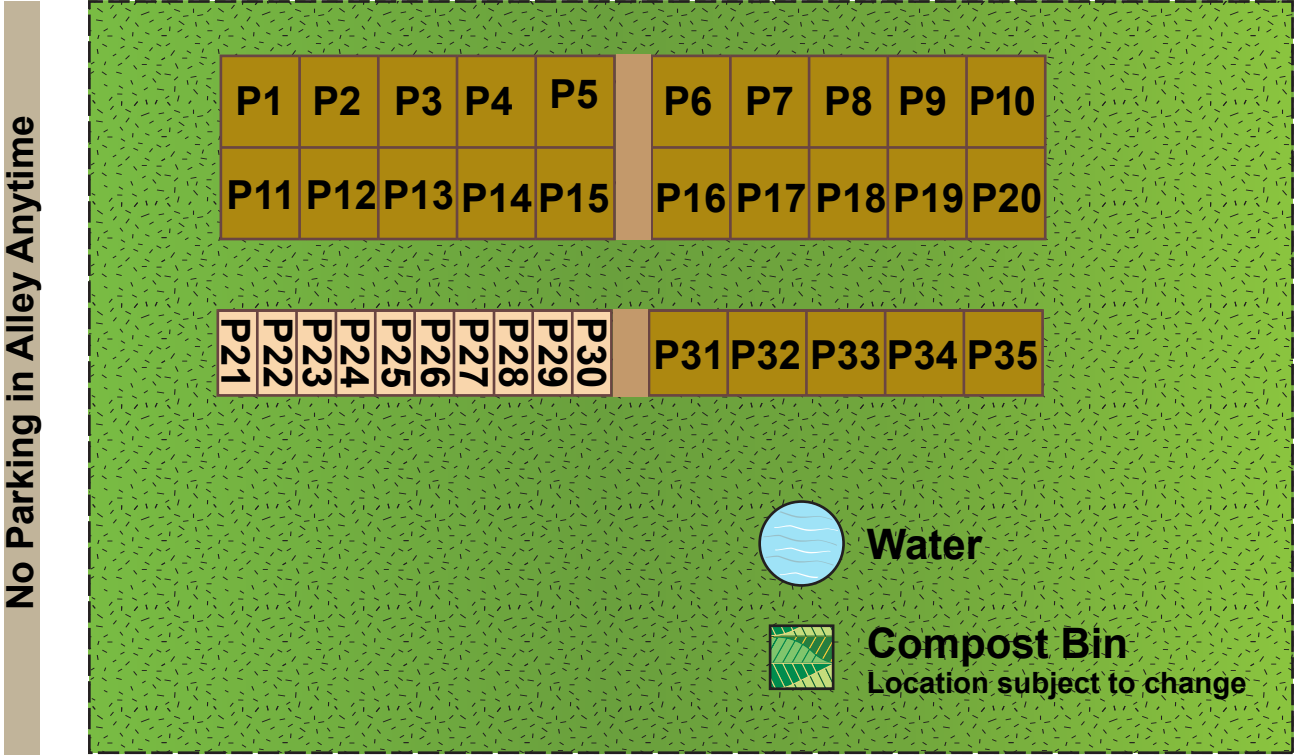

Town of Blackfalds Community Garden | Aspen Garden

Plot Sizes

	5m x 5m (25m ²)	\$30
	2.5m x 5m (12.5m ²)	\$15
	1.5m x 3.35m (5.025m ²) raised box	\$15

Town of Blackfalds Community Garden | Pine Cres Garden

Plot Sizes

	5m x 5m (25m ²)	\$30
	2.5m x 5m (12.5m ²)	\$15