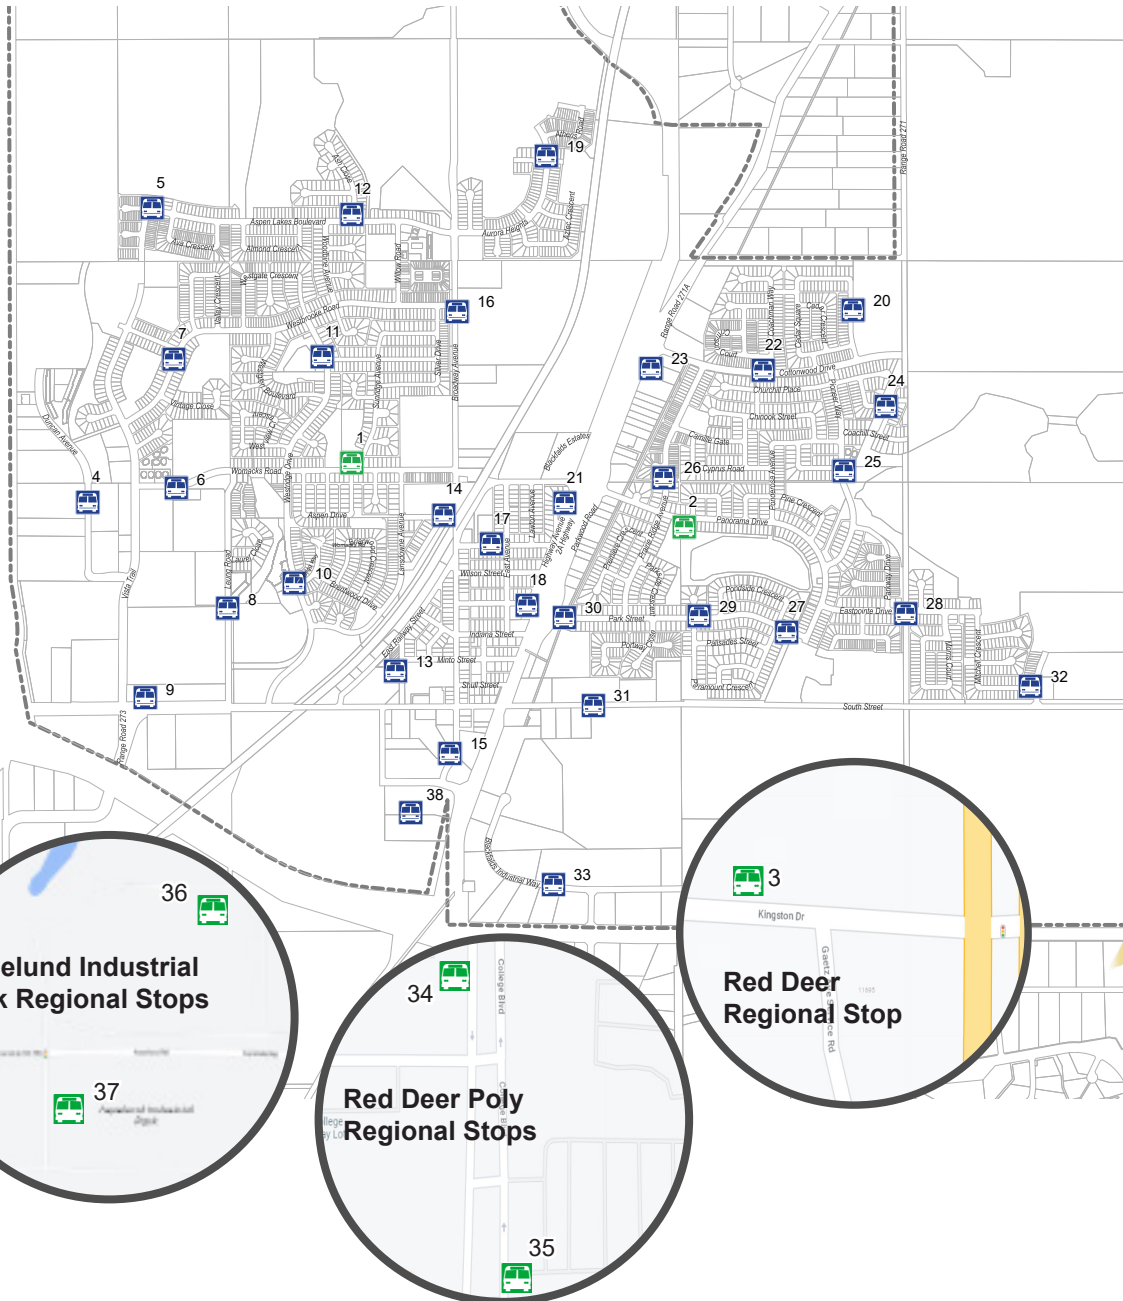

# BOLT

BLACKFALDS ON-DEMAND LOCAL TRANSIT

CALL 403.885.BOLT (2658)  
TO BOOK YOUR TRIP TODAY!

FARE TYPE	PRICE
Single One-way*	\$ 2.50
Monthly Pass (Adult 18-64)	60
Monthly Pass (Senior 65+)	35
Monthly Pass (Student 6-17) <i>Requires Student ID</i>	35
10 Ticket booklet	20
Children (Aged 5 & under)	FREE

## BOLT HOURS OF OPERATION

**Local service** runs weekdays (Mon – Fri) from 6:00 a.m. to 8:00p.m. Time slots for booking are every half hour.

**Regional** (morning, midday and evening) time slots are from 6:00 a.m. to 8:00 p.m. from Blackfalds East or West’s regional stops to Red Deer’s North end.

## MAP LEGEND

	Regional Stop
	Local Stop
	Parcel
	Town Boundary

## BOLT LOCAL & REGIONAL SCHEDULE

LOCAL SERVICE TIME SLOTS	SERVICE ARRIVES AT KINGSTON (SOUTHBOUND)	SERVICE ARRIVES AT RED DEER POLY	SERVICE DEPARTS KINGSTON (NORTHBOUND)
6:00 AM			6:00 AM
6:30 AM	6:30 AM		6:32 AM
7:00 AM	7:00 AM		7:02 AM
7:30 AM	7:35 AM	7:55 AM	
8:00 AM			8:10 AM
8:30 AM	8:41 AM		8:43 AM
9:00 AM			
9:30 AM			
10:00 AM			
10:30 AM			
11:00 AM			
11:30 AM	11:30 AM		
12:00 PM		11:50 AM	12:05 PM
12:30 PM			
1:00 PM	1:00 PM		1:02 PM
1:30 PM			
2:00 PM			
2:30 PM			
3:00 PM			
3:30 PM	3:30 PM	3:50 PM	
4:00 PM			4:05 PM
4:30 PM			
5:00 PM	5:00 PM		5:02 PM
5:30 PM			
6:00 PM			
6:30 PM			
7:00 PM	7:00 PM	7:20 PM	
7:30 PM			7:35 PM
8:00 PM	7:55 PM		